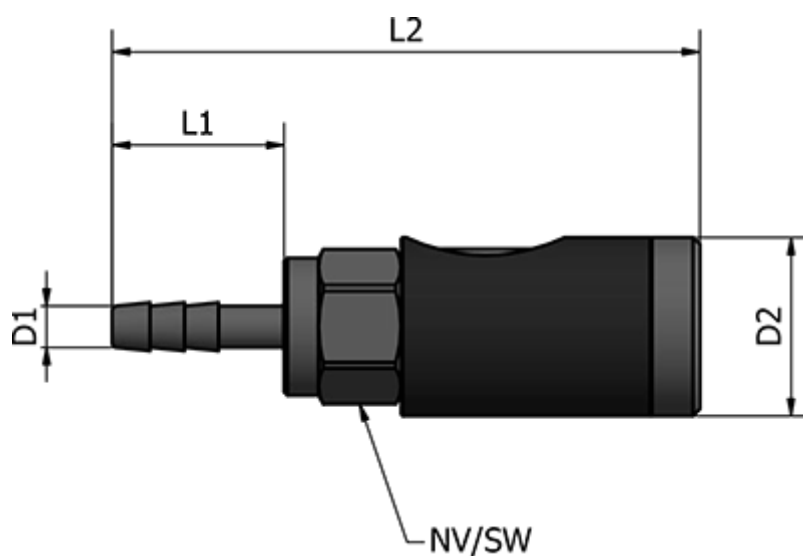

Article number: 58624432D10

Description: Safety coupling w. stem $\varnothing 10$
NW 7.2, w. pushbutton

Measures

D1 ((mm) = $\varnothing 10$

D2 (mm) = 26

L1 (mm) = 25

L2 (mm) = 88.5

SW (mm) = 21

Weight (g) = -